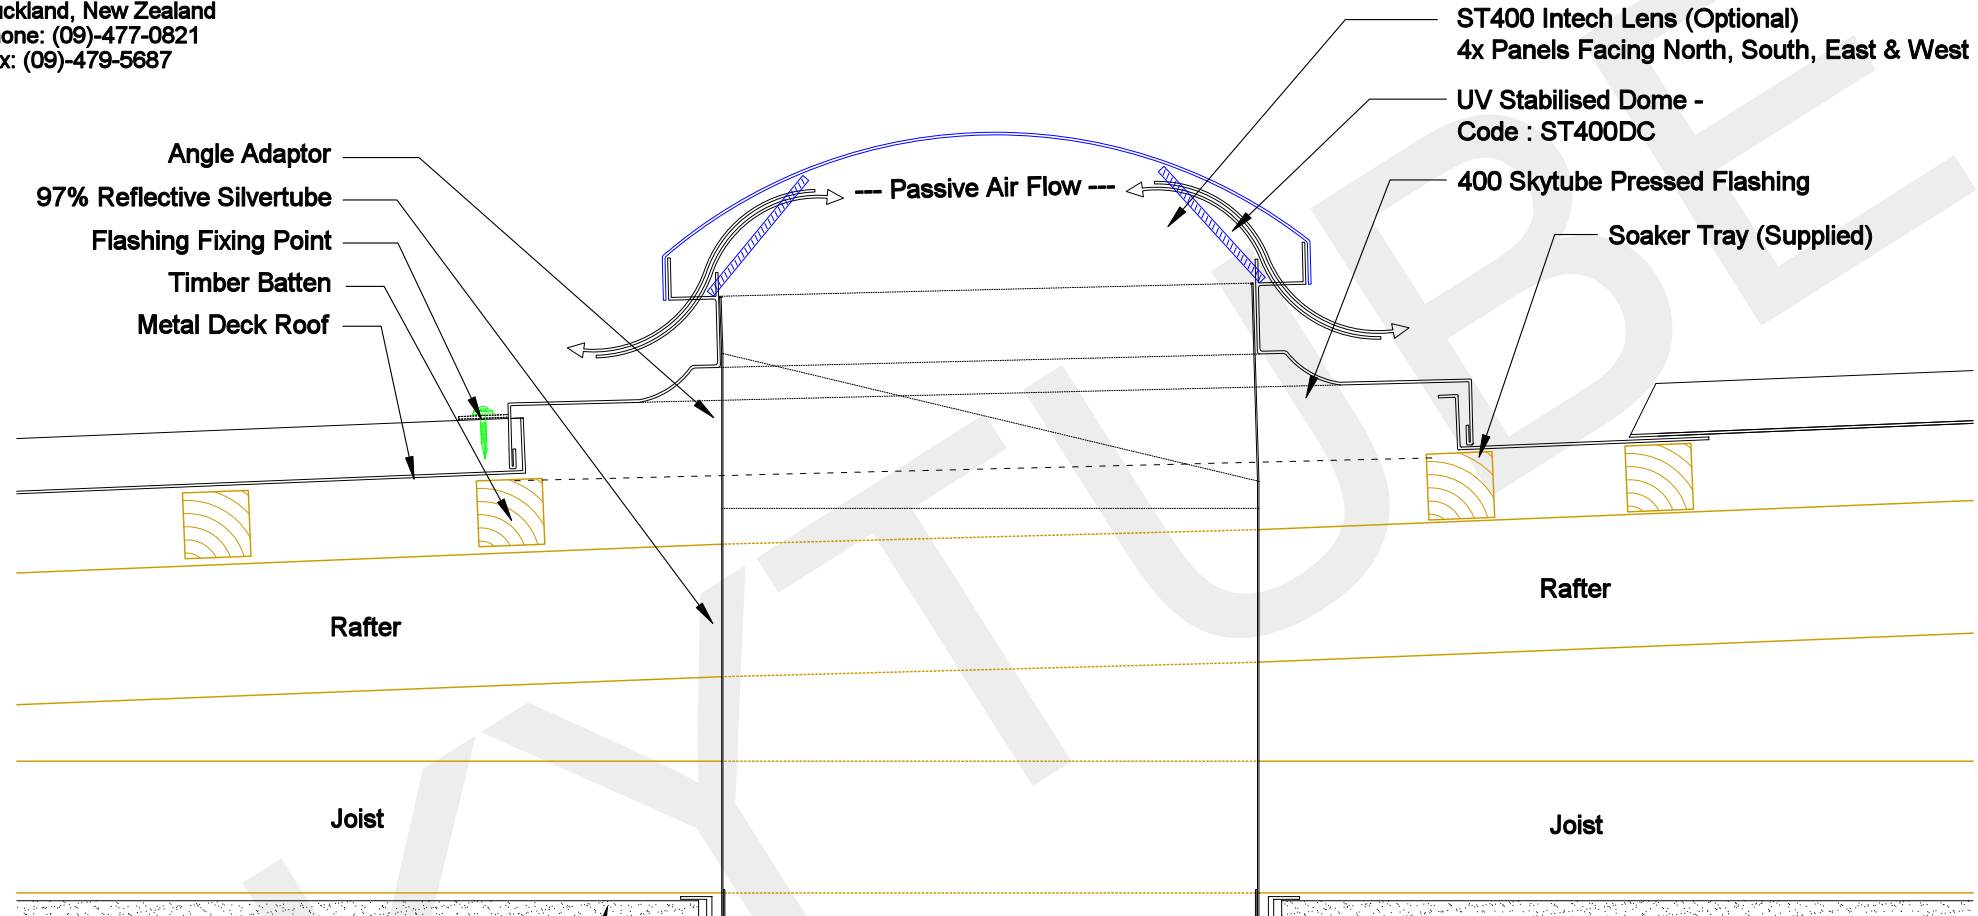

PO Box 300-583, Albany 0752
 Auckland, New Zealand
 Phone: (09)-477-0821
 Fax: (09)-479-5687

Skytube Luxmaster Decor Lens
 Colour = Translucent
 3 Level Options 1 = Closed Diffuser - No Vent Gap
 2 = Open Diffuser - 15mm Vent Gap All Round
 3 = Open Diffuser - 25mm Vent Gap All Round

Specification:
 Skytube 400 - Metal Deck Roof
 Code:
 STK400MD

Title:	400 Solid Skytube Fitted On A Metal Deck Roof Section			
Scale:	Not to Scale	Detail No.	STK400MD	Rev.
Client:				
Project:				
Date:	28.11.08	Drawn by:	T. J. Kinzett	