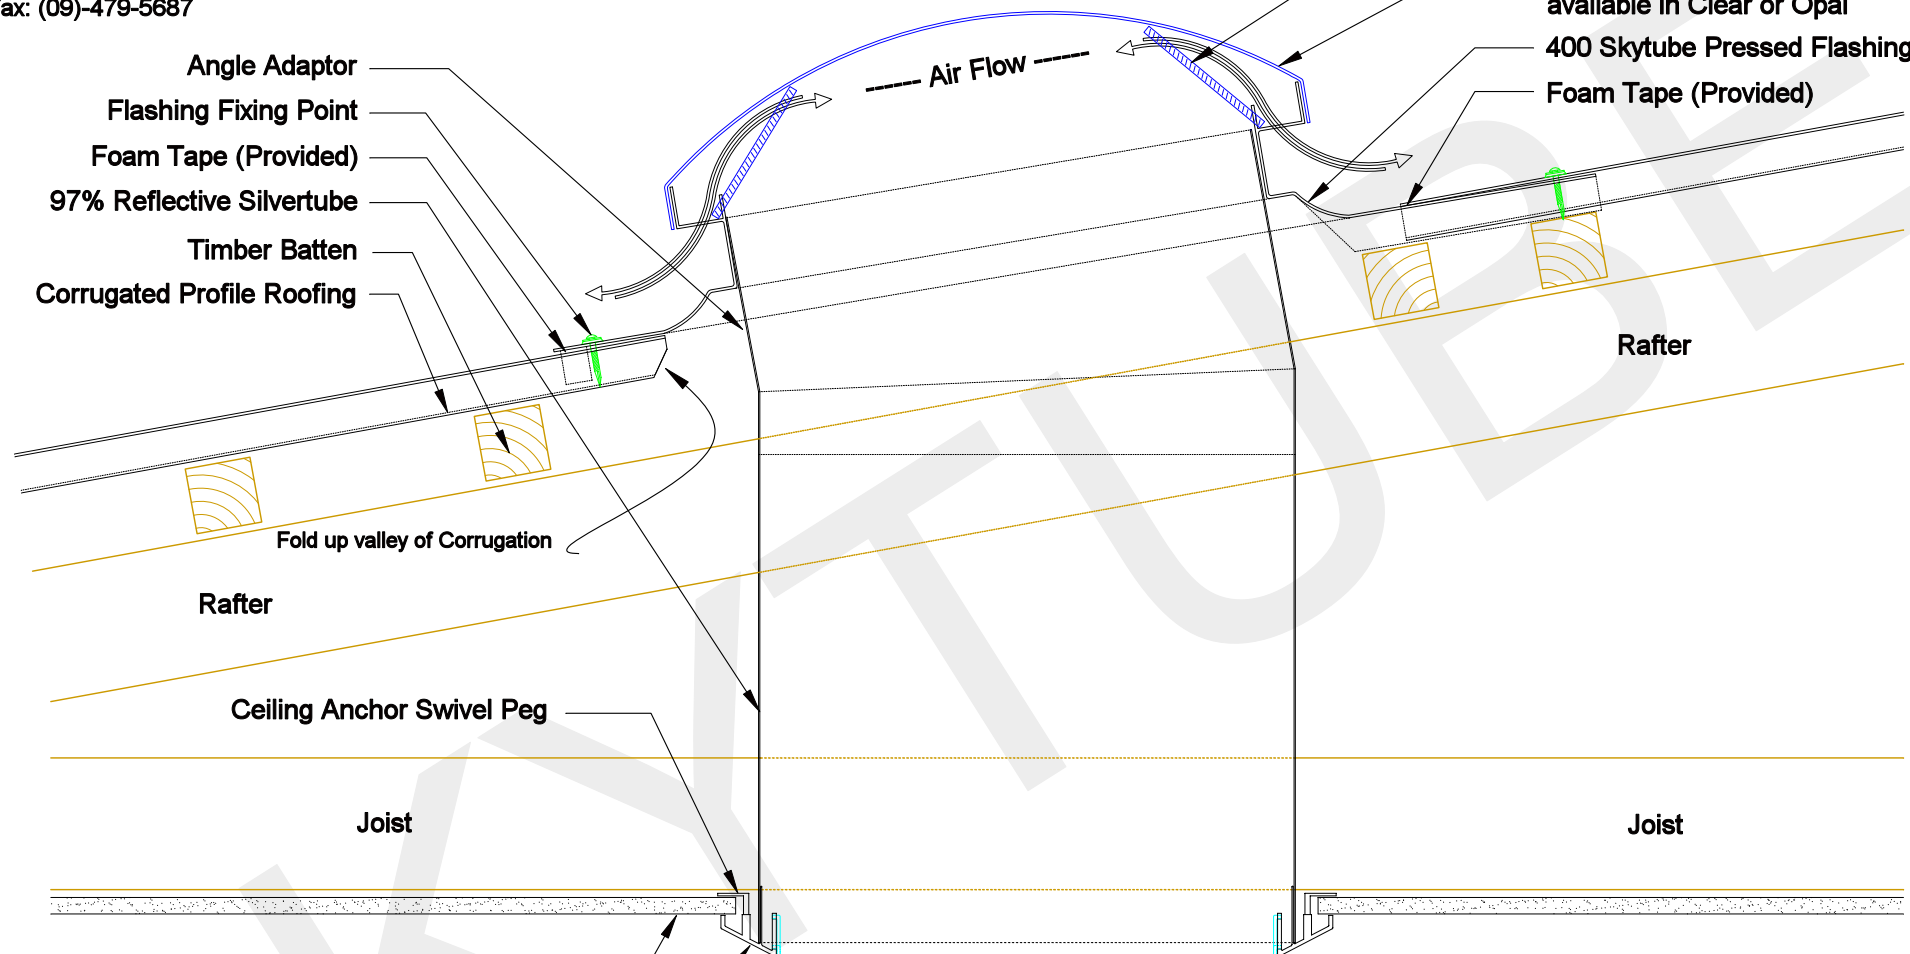

- Angle Adaptor
- Flashing Fixing Point
- Foam Tape (Provided)
- 97% Reflective Silvertube
- Timber Batten
- Corrugated Profile Roofing

- ST400 Intech Lens (Optional)
- 1 to 4 x Panels Facing North, South, East & West
- UV Stabilised Dome - available in Clear or Opal
- 400 Skytube Pressed Flashing
- Foam Tape (Provided)

Fold up valley of Corrugation

Rafter

Ceiling Anchor Swivel Peg

Joist

Plasterboard Ceiling

Skytube Ceiling Ring  
 Standard Colour = White

Skytube Luxmaster Decor Lens  
 Colour = Translucent  
 3 Level Options  
 1 = Closed Diffuser - No Vent Gap  
 2 = Open Diffuser - 15mm Vent Gap All Round  
 3 = Open Diffuser - 25mm Vent Gap All Round

**Specification:**  
 Skytube 400 - Corrugated Roof  
 Code:  
 STK400CI

Title:	400 Solid Skytube Fitted On A Corrugated Roof Section			
Scale:	Not to Scale	Detail No.	STK400CI	Rev.
Client:				
Project:				
Date:	27.11.08	Drawn by:	T. J. Kinzett	