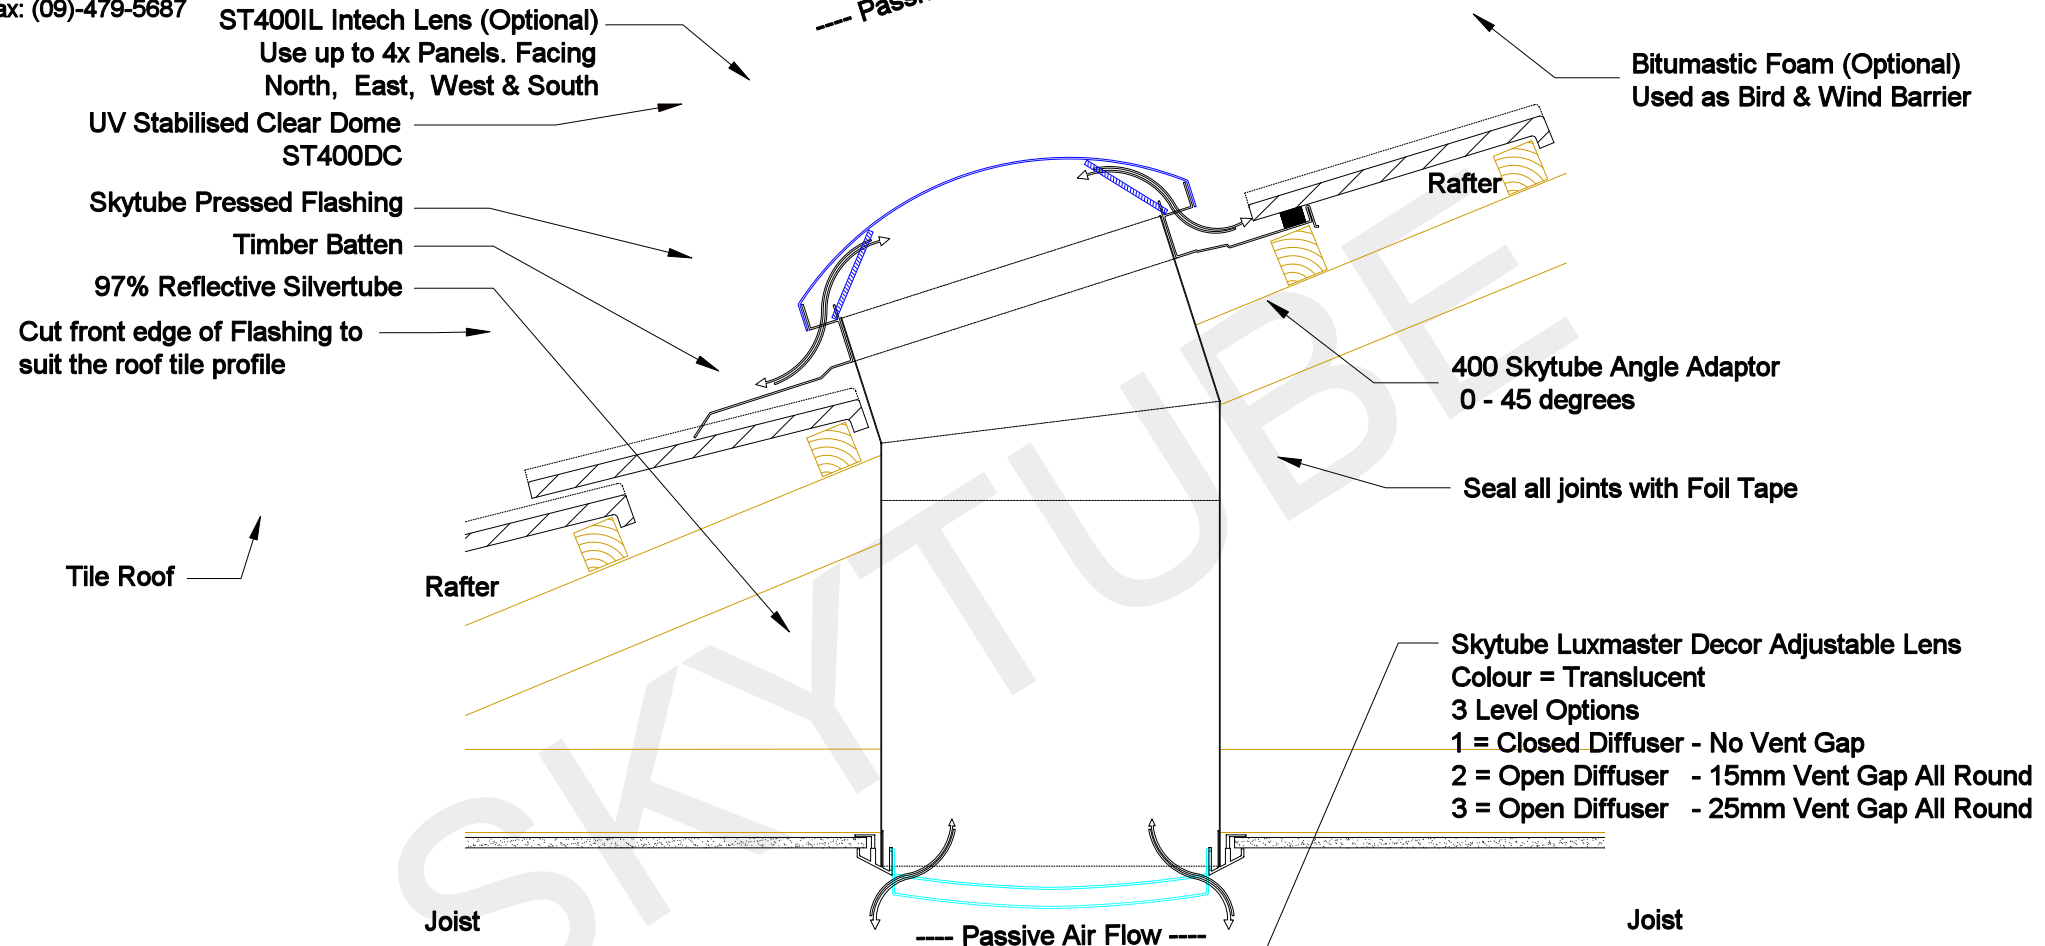

PO Box 300-583, Albany 0752  
 Auckland, New Zealand  
 Phone: (09)-477-0821  
 Fax: (09)-479-5687

**ST400IL Intech Lens (Optional)**  
 Use up to 4x Panels. Facing  
 North, East, West & South

UV Stabilised Clear Dome  
**ST400DC**

Skytube Pressed Flashing

Timber Batten

97% Reflective Silvertube

Cut front edge of Flashing to  
 suit the roof tile profile

Tile Roof

Rafter

Rafter

400 Skytube Angle Adaptor  
 0 - 45 degrees

Seal all joints with Foil Tape

Skytube Luxmaster Decor Adjustable Lens  
 Colour = Translucent  
 3 Level Options  
 1 = Closed Diffuser - No Vent Gap  
 2 = Open Diffuser - 15mm Vent Gap All Round  
 3 = Open Diffuser - 25mm Vent Gap All Round

Joist

Passive Air Flow

Joist

Plasterboard Ceiling  
 Ceiling Anchor Swivel Peg  
 Skytube Ceiling Ring  
 Standard Colour = White

<b>Specification:</b> Skytube 400 - Tile Roof <b>Code:</b> STK400CT	<b>Title:</b>	400 Skytube Fitted On A Tiled Roof Section			
	<b>Scale:</b>	Not to Scale	<b>Detail No.</b>	STK400CT	<b>Rev.</b>
	<b>Client:</b>				
	<b>Project:</b>				
	<b>Date:</b>	20.04.08	<b>Drawn by:</b>	T. J. Kinzett	