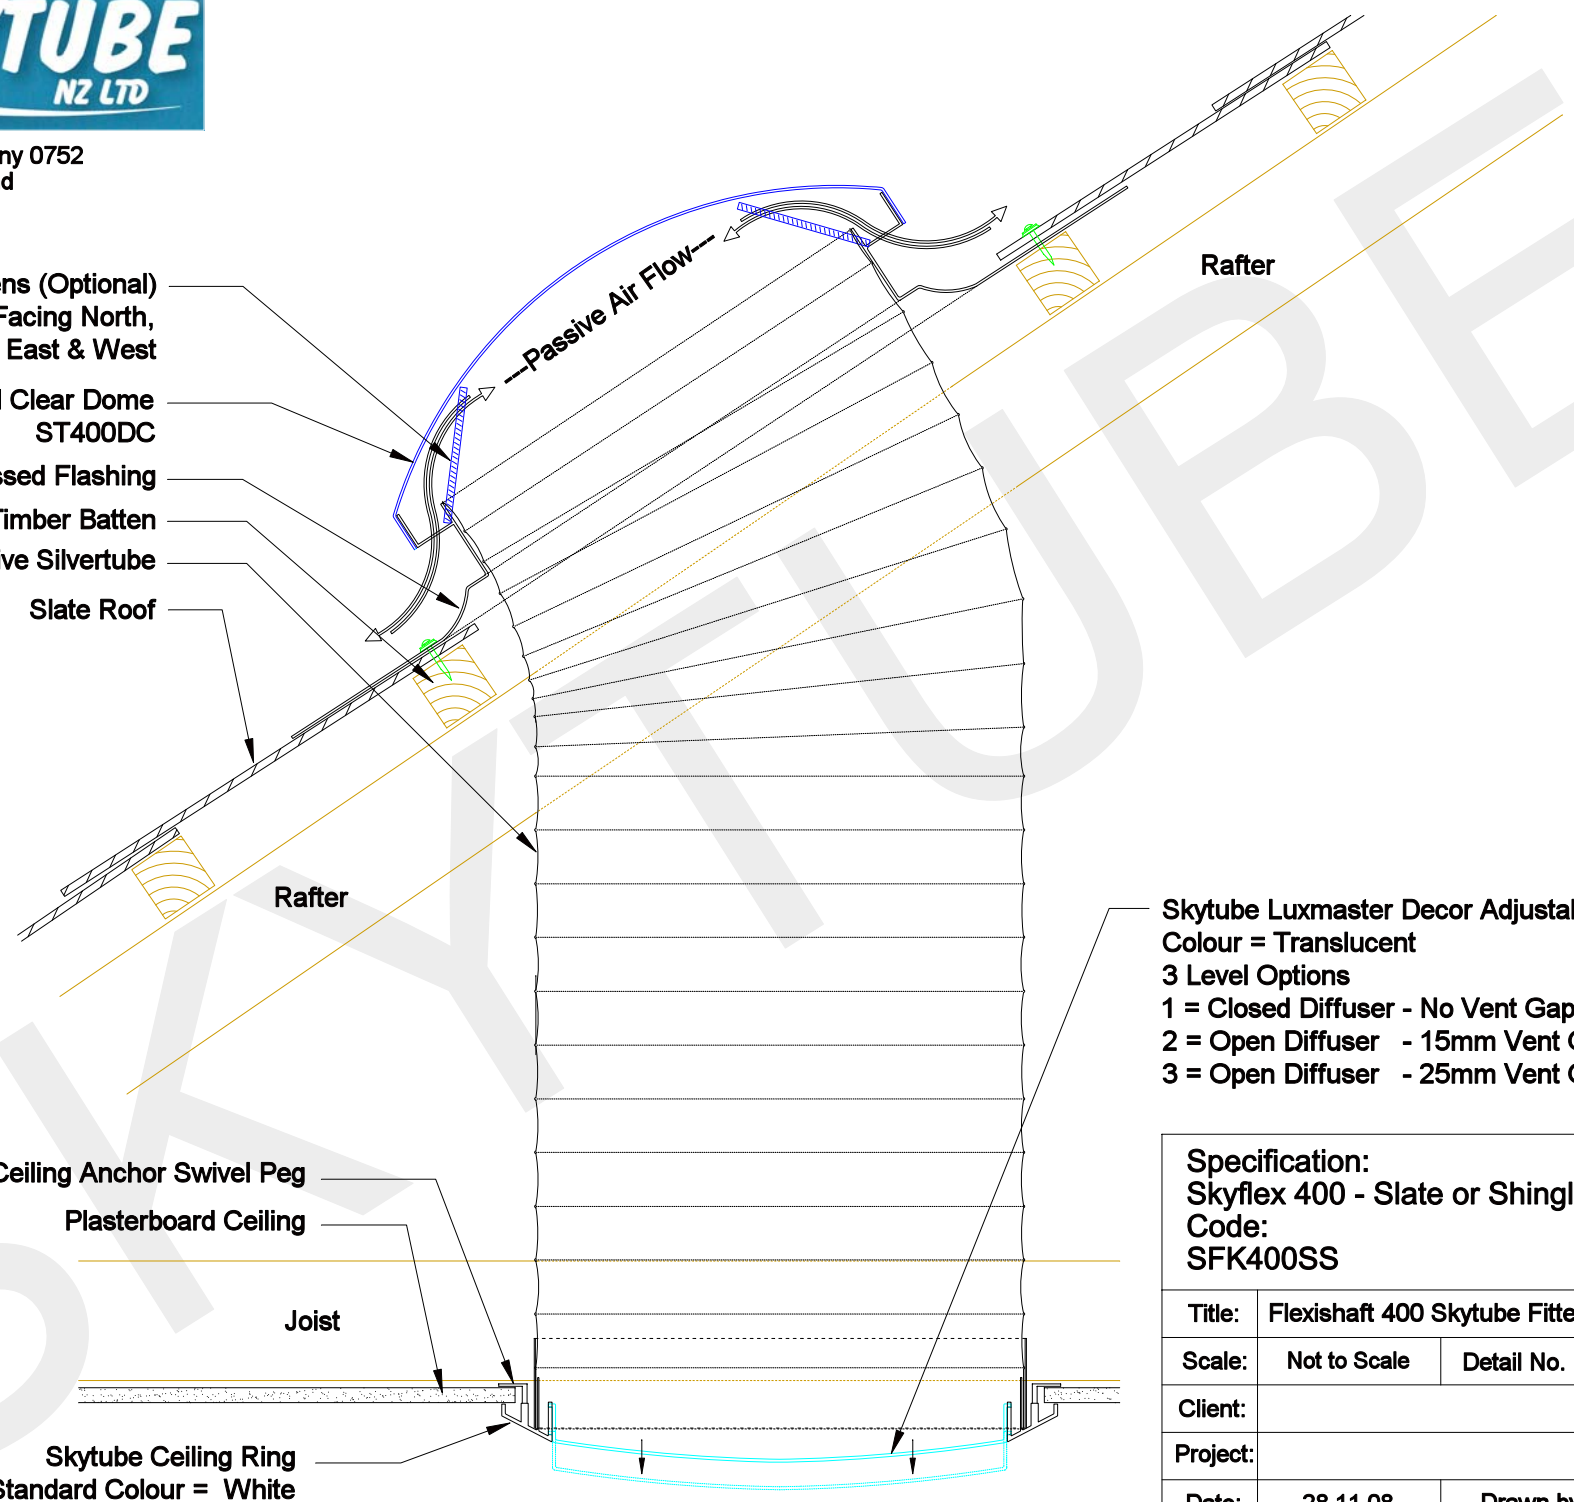

PO Box 300-583, Albany 0752
 Auckland, New Zealand
 Phone: (09)-477-0821
 Fax: (09)-479-5687

- ST400 Intech Lens (Optional)
- 1 to 4x Panels Facing North, South, East & West
- UV Stabilised Clear Dome ST400DC
- Skytube Pressed Flashing
- Timber Batten
- 97% Reflective Silvertube
- Slate Roof

- Skytube Luxmaster Decor Adjustable Lens
- Colour = Translucent
- 3 Level Options
- 1 = Closed Diffuser - No Vent Gap
- 2 = Open Diffuser - 15mm Vent Gap All Round
- 3 = Open Diffuser - 25mm Vent Gap All Round

Specification:				
Skyflex 400 - Slate or Shingle Roof				
Code: SFK400SS				
Title:	Flexishaft 400 Skytube Fitted On A Slate Roof Section			
Scale:	Not to Scale	Detail No.	SFK400SS	Rev.
Client:				
Project:				
Date:	28.11.08	Drawn by:		